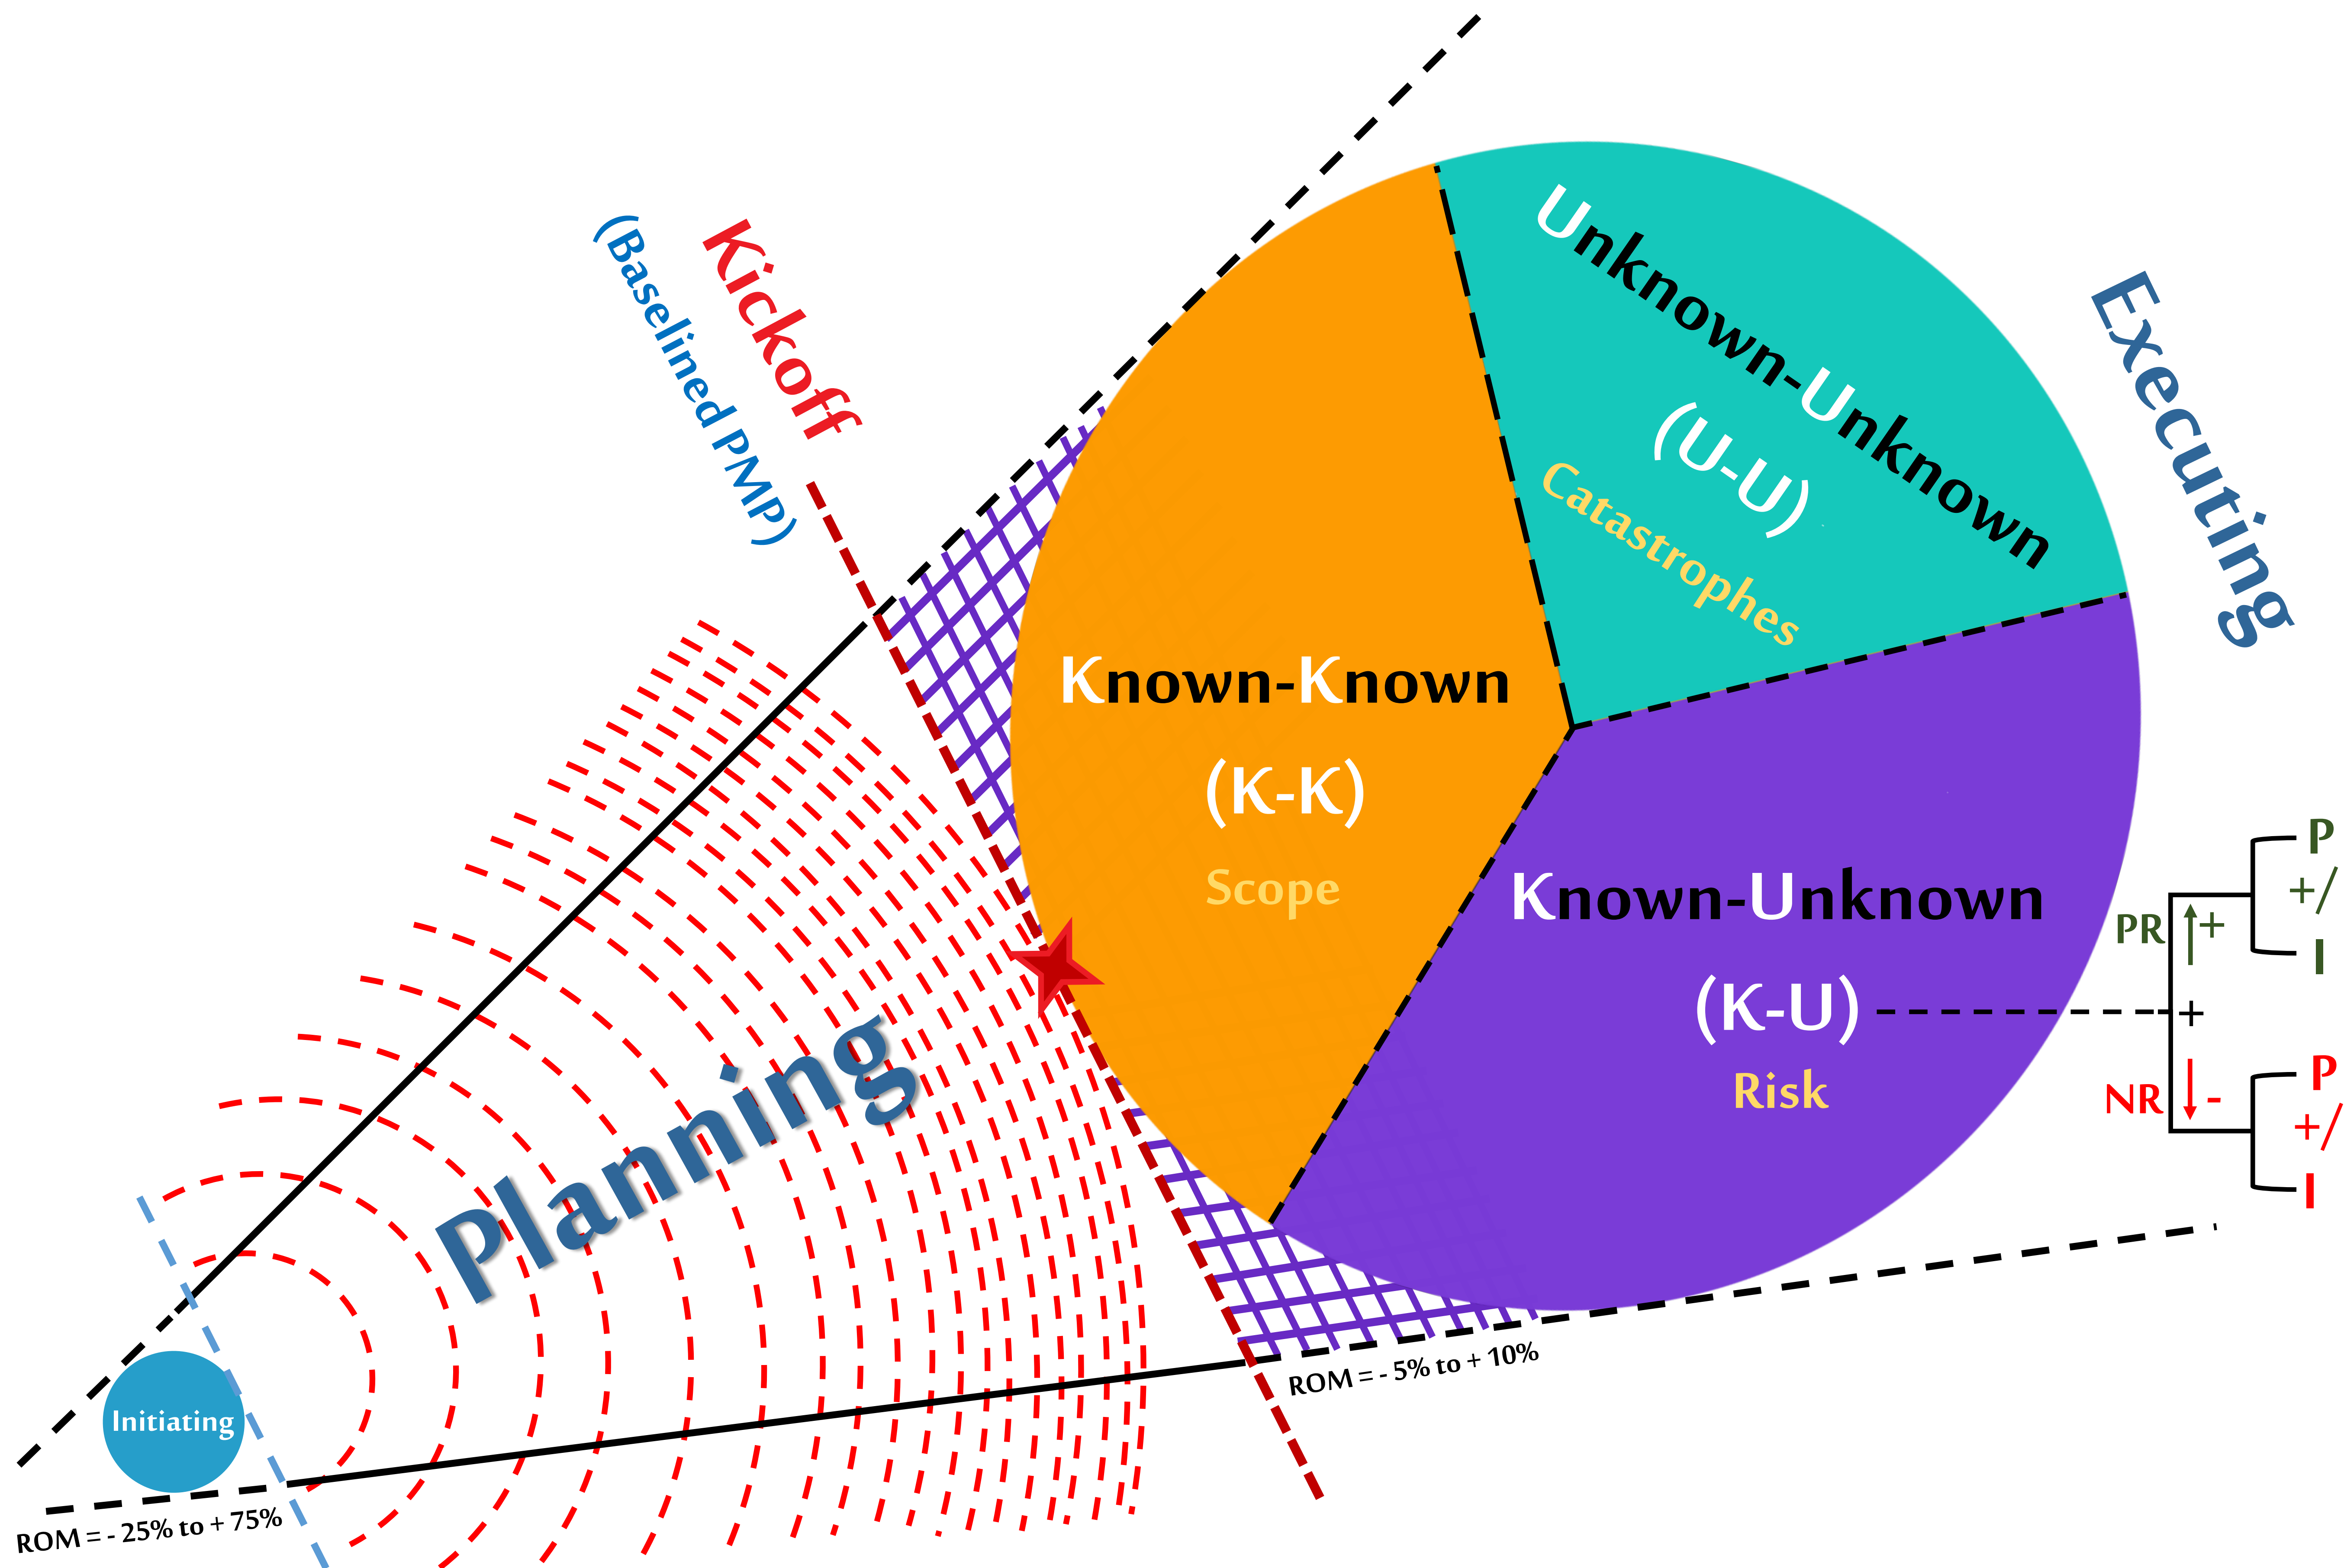

# Progressive Elaboration Model

P.C.E.	C.R.	M.R.
K-K	K-U	U-U
C.M.	P.M.	S.M.

Azam M. Zaqzouq, PMP, MCTS  
 Project Management Facilitator, Strategist & Advisor

azam@zaqzouq.com  
 www.zaqzouq.com  
 +966 50 88 49 302  
 +962 79 62 28 839